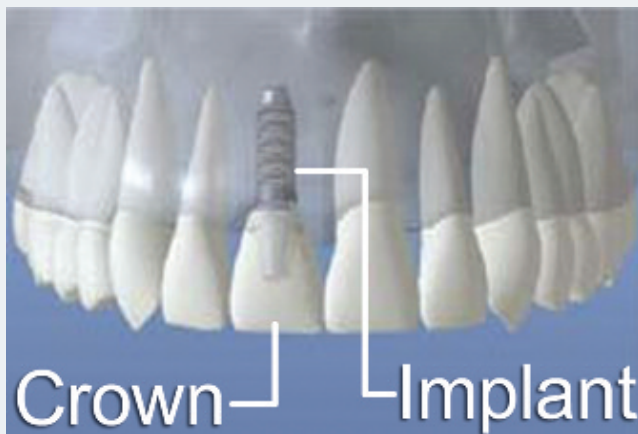

A dental implant is an artificial tooth root that anchors a replacement tooth, bridge or denture to your jaw.

fall out or shift causing sores in their mouths,” says Dr. David McCarl. “Patients are able to remove and replace the denture easily so that they can clean their gums and dentures daily.”

For more information on tooth replacement options or **The McCarl Dental Group**, visit www.McCarlDental.com or go to www.Facebook.com/McCarlDental. Millersville office: **410.987.8800**, Shipley's Choice Medical Park, 8601 Veterans Highway, Ste. 101. Greenbelt office: **301.474.4144**.

The McCarl dentists are certified in all aspects of traditional and minimally invasive dental implants. They offer comprehensive dentistry featuring no-preparation and traditional porcelain veneers, porcelain crowns and bridges, Invisalign orthodontics, composite fillings, teeth whitening, dental hygiene and periodontal treatment. The McCarl dentists were named Top Dentists by Dental Specialists in the AA County Dental Association and nationally by the Consumers Research Council of America, as well as Best Dentists by a local Reader's Choice poll.

CLEANING SERVICES

About Time Cleaning

Millersville MD 21108 410-987-8899
www.abouttimecleaning.net

Ameri-Maid 1511 Ritchie Hwy. Arnold, MD 21012 410-757-5571

Budget Window Cleaning

Serving MD, VA, and DC 301-213-6746

Corner to Corner Residential Cleaning Services

2124 Priest Bridge Road, Suite 4, Crofton MD 21114 410-451-8300 www.corner-to-corner.com

Maid Healthy 2567 Housely Rd., Annapolis MD 21401 410-897-0040

Maids to Order 410-721-4999 www.mtoclean.com

Merry Maids 42 Hudson Street, Annapolis MD 21401 410-573-5100

Misty Clean 193 Strohm Drive, Pasadena MD 21122 443-956-5833

Spouses Cleaning Houses

410-571-9428 www.spousescleaning.com

CUSTOM BUILDERS

AIA Architecture

P.O. Box 809, St. Michaels MD 21663 410-745-3117

Architectural Gardens P.O. Box 28, Annapolis MD 21404 410-479-8464
www.architecturalgardens.biz

Annapolis Renovators

1261 Swan Drive, Annapolis MD 21409 410-349-1350

Ben Garner Active Adult Community

10 Creston Lane, Suite 2, Solomons MD 20688 410-326-4100

Brightview Builders

P.O. Box 688, Arnold MD 21012 410-647-3100

BRIMAR Construction Inc.

Severna Park, MD 21146 443-829-4583 or 410-544-7660

Catalina Pool Builders

836 Ritchie Hwy., Ste. 8, Severna Park MD 21146 410-647-POOL

Chesapeake Architectural Fabrication

7344 Edgewood Rd., Ste.3, Annapolis MD 21403 410-693-7500

Chesapeake Water Supply

515 Burrisville Road, Centreville MD 21617 410-758-8598

Conte Construction, LLC

130 Lubrano Drive, Suite 214, Annapolis MD 21401 410-897-4984

Craig & Son's Residential Tradesmen

Annapolis MD 21403 443-949-8070

Eastern Shore Partners

P.O. Box 988, Easton MD 21601-8917 410-822-3570

JLS Design & Construction

23567 Canvasback Road, Chestertown MD 21620 410-878-2557

Morgan Building & Remodeling

www.Mor