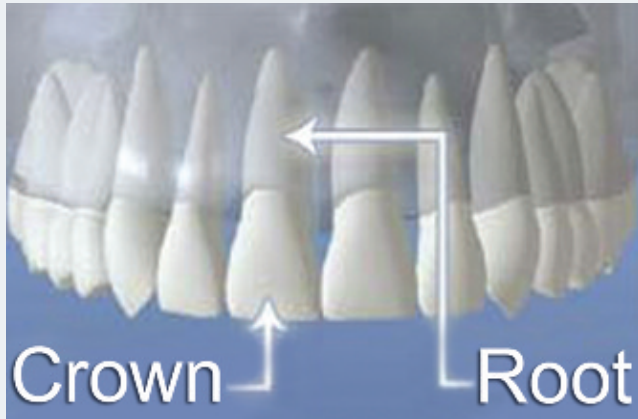

A dental implant is an artificial tooth root that anchors a replacement tooth, bridge or denture to your jaw.

fall out or shift causing sores in their mouths,” says Dr. David McCarl. “Patients are able to remove and replace the denture easily so that they can clean their gums and dentures daily.”

For more information on tooth replacement options or **The McCarl Dental Group**, visit www.McCarlDental.com or go to www.Facebook.com/McCarlDental. Millersville office: **410.987.8800**, Shipley's Choice Medical Park, 8601 Veterans Highway, Ste. 101. Greenbelt office: **301.474.4144**.

The McCarl dentists are certified in all aspects of traditional and minimally invasive dental implants. They offer comprehensive dentistry featuring no-preparation and traditional porcelain veneers, porcelain crowns and bridges, Invisalign orthodontics, composite fillings, teeth whitening, dental hygiene and periodontal treatment. The McCarl dentists were named Top Dentists by Dental Specialists in the AA County Dental Association and nationally by the Consumers Research Council of America, as well as Best Dentists by a local Reader's Choice poll.

CLEANING SERVICES

About Time Cleaning

Millersville MD 21108 410-987-8899
www.abouttimecleaning.net

Ameri-Maid 1511 Ritchie Hwy. Arnold, MD 21012 410-757-5571

Budget Window Cleaning

Serving MD, VA, and DC 301-213-6746

Corner to Corner Residential Cleaning Services

2124 Priest Bridge Road, Suite 4, Crofton MD 21114 410-451-8300 www.corner-to-corner.com

Maid Healthy 2567 Housely Rd., Annapolis MD 21401 410-897-0040

Maids to Order 410-721-4999 www.mtoclean.com

Merry Maids 42 Hudson Street, Annapolis MD 21401 410-573-5100

Misty Clean 193 Strohm Drive, Pasadena MD 21122 443-956-5833

Spouses Cleaning Houses

410-571-9428 www.spousescleaning.com

CUSTOM BUILDERS

AIA Architecture

P.O. Box 809, St. Michaels MD 21663 410-745-3117

Architectural Gardens P.O. Box 28, Annapolis MD 21404 410-479-8464
www.architecturalgardens.biz

Annapolis Renovators

1261 Swan Drive, Annapolis MD 21409 410-349-1350

Ben Garner Active Adult Community

10 Creston Lane, Suite 2, Solomons MD 20688 410-326-4100

Brightview Builders

P.O. Box 688, Arnold MD 21012 410-647-3100

BRIMAR Construction Inc.

Severna Park, MD 21146 443-829-4583 or 410-544-7660

Catalina Pool Builders

836 Ritchie Hwy., Ste. 8, Severna Park MD 21146 410-647-POOL

Chesapeake Architectural Fabrication

7344 Edgewood Rd., Ste.3, Annapolis MD 21403 410-693-7500

Chesapeake Water Supply

515 Burrisville Road, Centreville MD 21617 410-758-8598

Conte Construction, LLC

130 Lubrano Drive, Suite 214, Annapolis MD 21401 410-897-4984

Craig & Son's Residential Tradesmen

Annapolis MD 21403 443-949-8070

Eastern Shore Partners

P.O. Box 988, Easton MD 21601-8917 410-822-3570

JLS Design & Construction

23567 Canvasback Road, Chestertown MD 21620 410-878-2557

Morgan Building & Remodeling

www.Mor